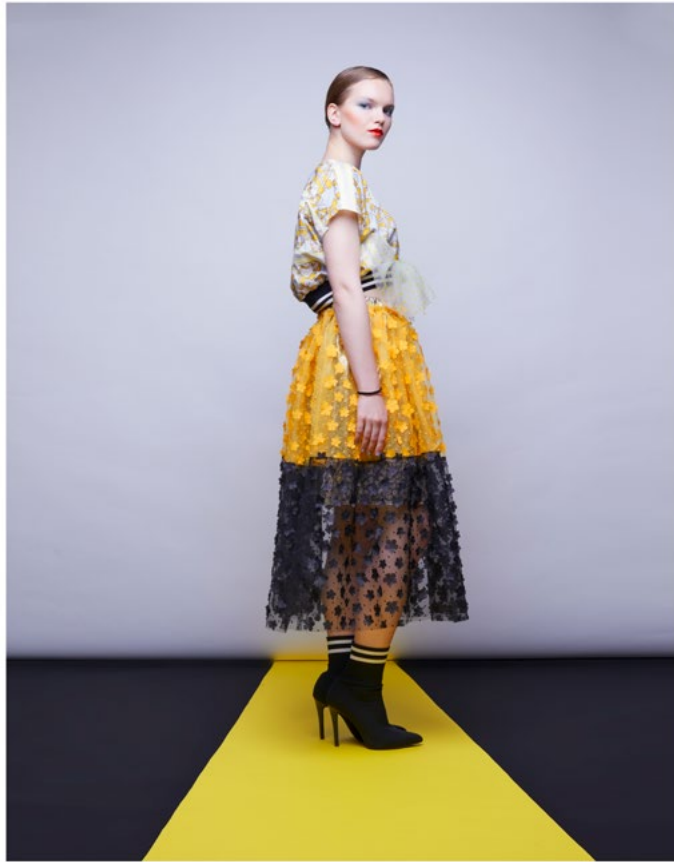

TATA CHRISTIANE - SS21 - DOLLS BLOSSOM
LOOKBOOK

TATA CHRISTIANE - SS21 - DOLLS BLOSSOM
REF: TP18 - PT06 - H03

TATA CHRISTIANE - SS21 - DOLLS BLOSSOM
REF: TP11 - PT05

TATA CHRISTIANE - SS21 - DOLLS BLOSSOM
REF: TP17 - SK04

TATA CHRISTIANE - SS21 - DOLLS BLOSSOM
REF: TP10 - SK03

TATA CHRISTIANE - SS21 - DOLLS BLOSSOM
REF: JK03

TATA CHRISTIANE - SS21 - DOLLS BLOSSOM
REF: TP16 - LG01

TATA CHRISTIANE - SS21 - DOLLS BLOSSOM
REF: BG01

TATA CHRISTIANE - SS21 - DOLLS BLOSSOM
REF: TP08 - PT09

TATA CHRISTIANE - SS21 - DOLLS BLOSSOM
REF: TP04 - SK02

TATA CHRISTIANE - SS21 - DOLLS BLOSSOM
REF: TP14 - SK01

TATA CHRISTIANE - SS21 - DOLLS BLOSSOM
REF: TP07 - PT04